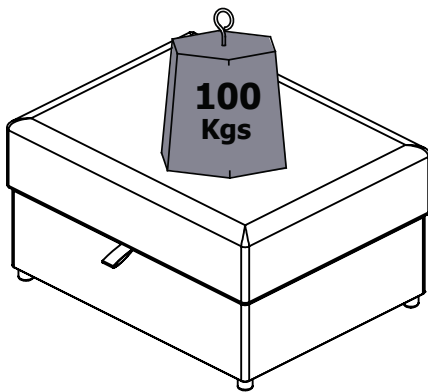

Michi Stool

Informasi Produk

Peringatan Produk

1. Beban pada ilustrasi di bagian INFORMASI PRODUK adalah beban dalam keadaan statik dengan distribusi merata pada semua permukaan.
2. Jangan menitik beratkan beban pada satu sisi saja.
3. Pindahkan produk ini dengan cara mengangkat, jangan didorong karena dapat merusak bagian kaki.
4. Bila terkena cairan, langsung dibersihkan dengan menggunakan kain yang lembut.
5. Permukaan produk tidak boleh terkena cairan kimia. contoh : thinner, cat kuku.
6. Membersihkan produk cukup dengan kain kering, namun bila diperlukan dapat menggunakan kain lembab bukan basah.
7. Jangan melakukan gerakan-gerakan ekstrem di atas produk (seperti meloncat).
8. Bila anda mau menggeser sofa, jangan memindahkan produk saat anda masih duduk di atasnya.
9. Pastikan kaki sudah terpasang dengan baik sebelum digunakan.