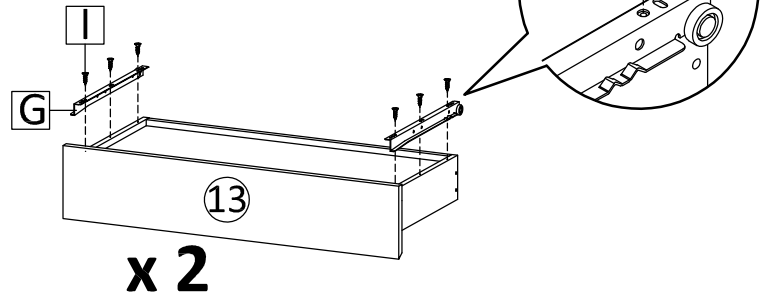

SET-UP TIME : 60 MINUTES

NUMBER OF PERSONS : 03

TOOLS :

2

3

4

5

PLEASE ENSURE THAT EACH OF FOUR CORNERS OF THE DRAWER ARE SQUARE