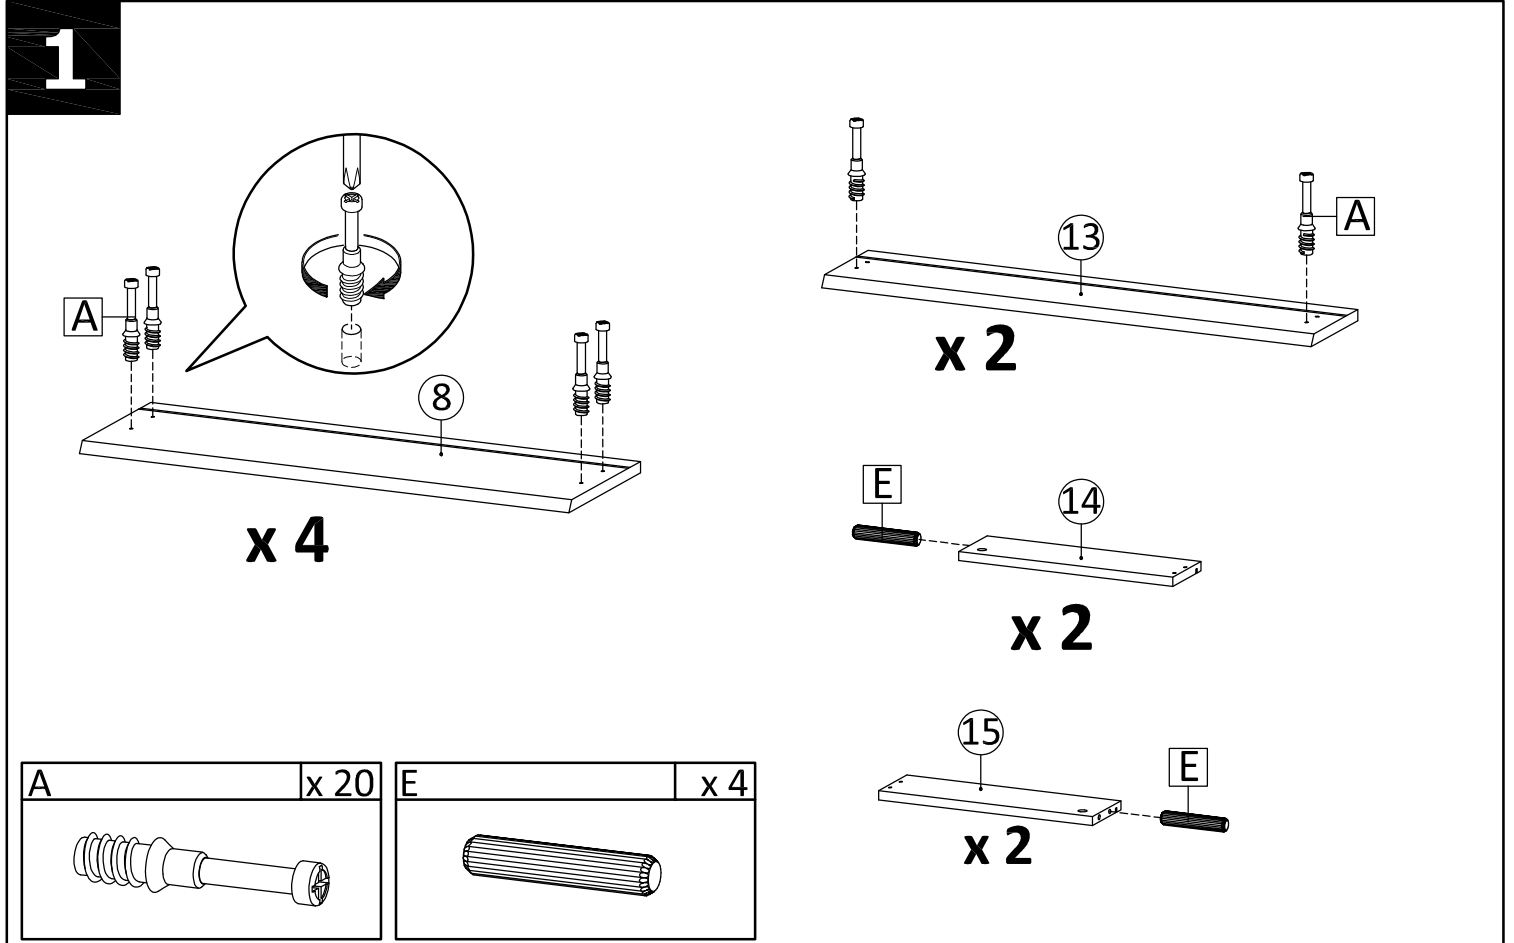

No	Size	Qty
11	611 x 135 x 12 mm	4
12	622 x 348 x 2.2 mm	4
13	686 x 140 x 15 mm	2
14	300 x 85 x 12 mm	2
15	300 x 85 x 12 mm	2

No	Size	Qty
16	611 x 85 x 12 mm	2
17	622 x 298 x 2.2 mm	2
18	643 x 223 x 2.2 mm	6

SET-UP TIME : 60 MINUTES

NUMBER OF PERSONS : 03

TOOLS :

2

3

4

5

PLEASE ENSURE THAT EACH OF FOUR CORNERS OF THE DRAWER ARE SQUARE