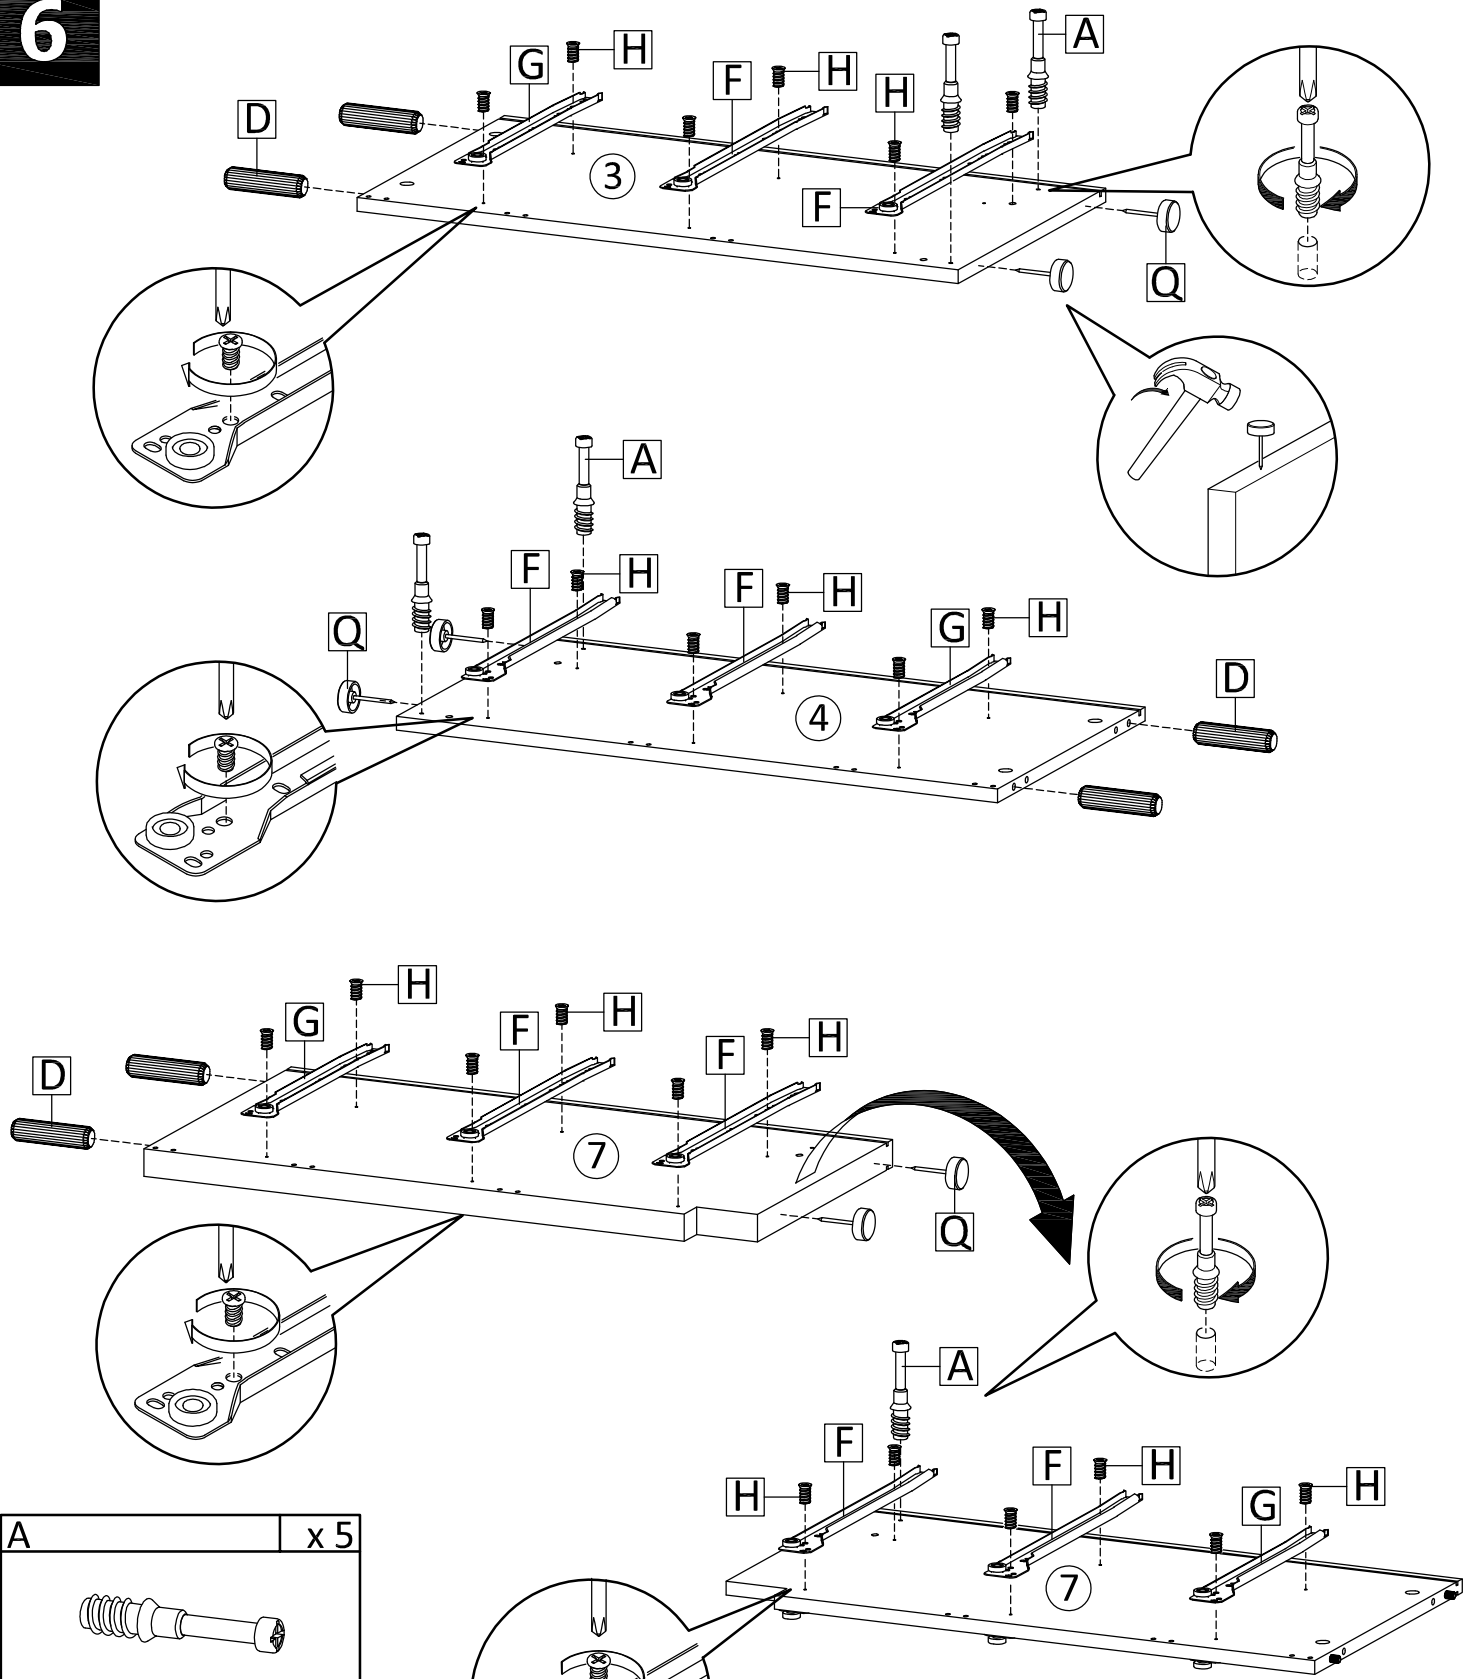

No	Size	Qty
11	611 x 135 x 12 mm	4
12	622 x 348 x 2.2 mm	4
13	686 x 140 x 15 mm	2
14	300 x 85 x 12 mm	2
15	300 x 85 x 12 mm	2

No	Size	Qty
16	611 x 85 x 12 mm	2
17	622 x 298 x 2.2 mm	2
18	643 x 223 x 2.2 mm	6

SET-UP TIME : 60 MINUTES

NUMBER OF PERSONS : 03

TOOLS :

2

3

4

5

PLEASE ENSURE THAT EACH OF FOUR CORNERS OF THE DRAWER ARE SQUARE

A	x 5
	

D	x 6
	

F	x 4
	

G	x 2
	

H	x 24
	

Q	x 6
	

7

A	x 6	D	x 6	E	x 24	Q	x 3
							

8

B	x 2
	

9

A	x 1	B	x 2
			

10

B	x 2	L	x 2	P	x 1
					

11

12