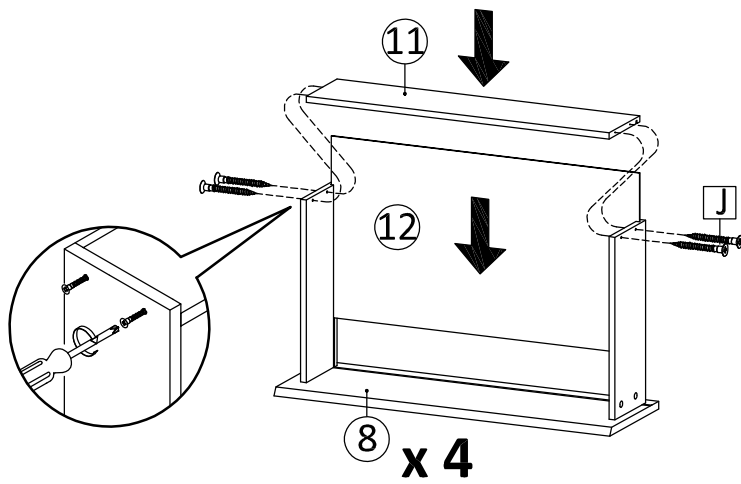

SET-UP TIME : 60 MINUTES

NUMBER OF PERSONS : 03

TOOLS :

2

3

4

5

PLEASE ENSURE THAT EACH OF FOUR CORNERS OF THE DRAWER ARE SQUARE