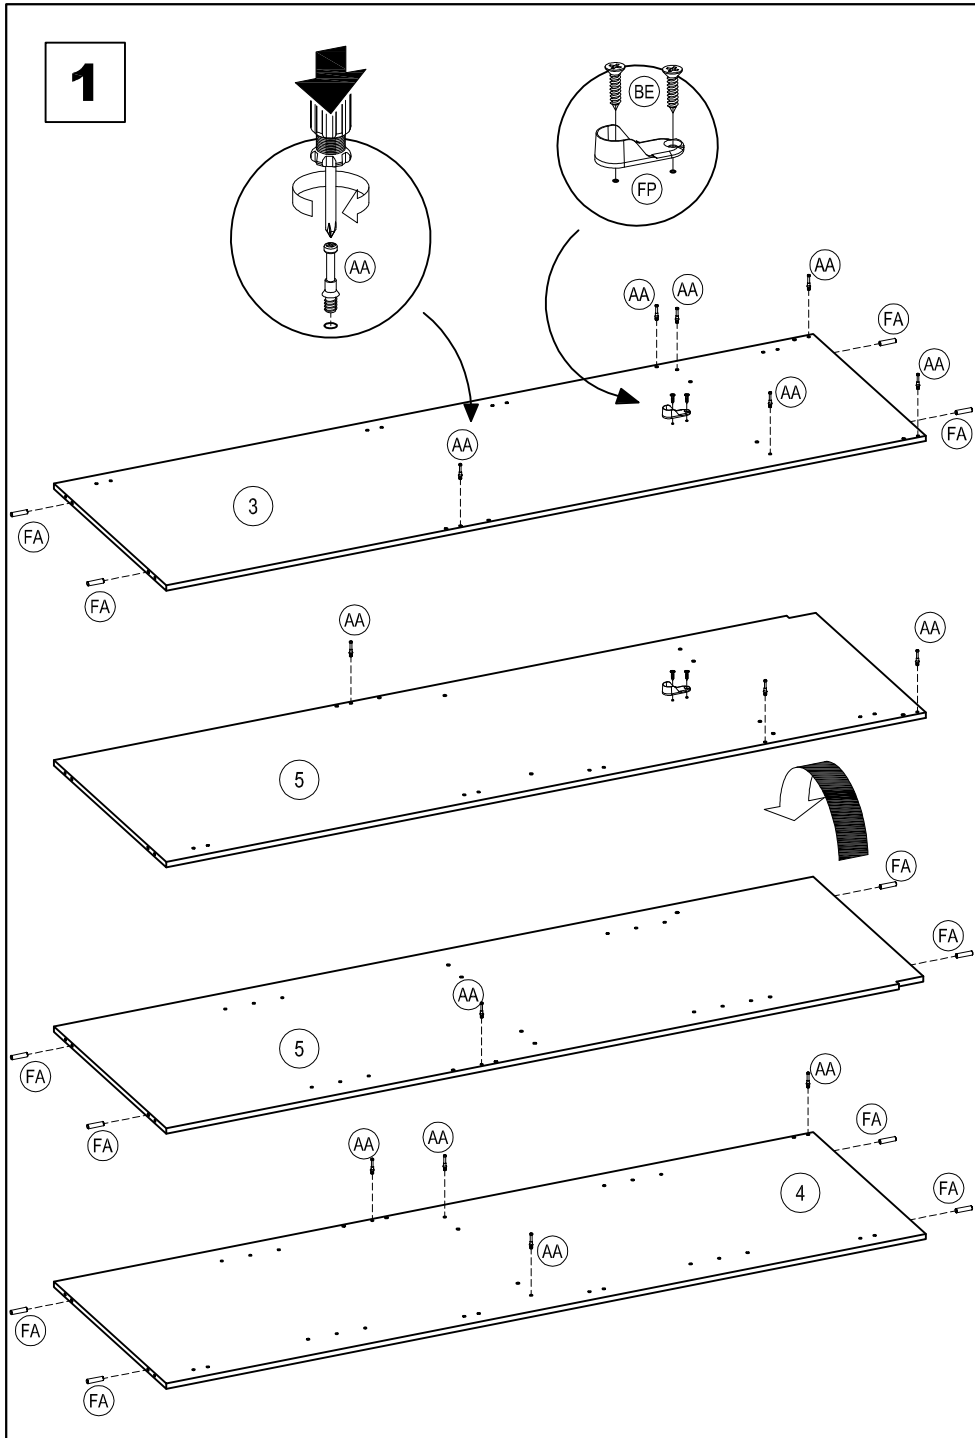

Cubic
Home & Living

Cubic ASSEMBLY INSTRUCTIONS
Home & Living

LUNA MILANO LP 3P

12

13

-	X 1								
FA	X 66	AS	X 24	AA	X 24	CD	X 12	FC	X 8
DM	X 8	FP	X 1	BE	X 36	BA	X 35	FB	X 4
				 Ø6 X 12 MM		 JP 12 X 44 MM			
BAM	X 18	AW	X 16	BM	X 100	IS	X 1	FU	X 1
 P = 16 MM				 P = 19 MM		 P = 761 MM			

9

10

2

3

4