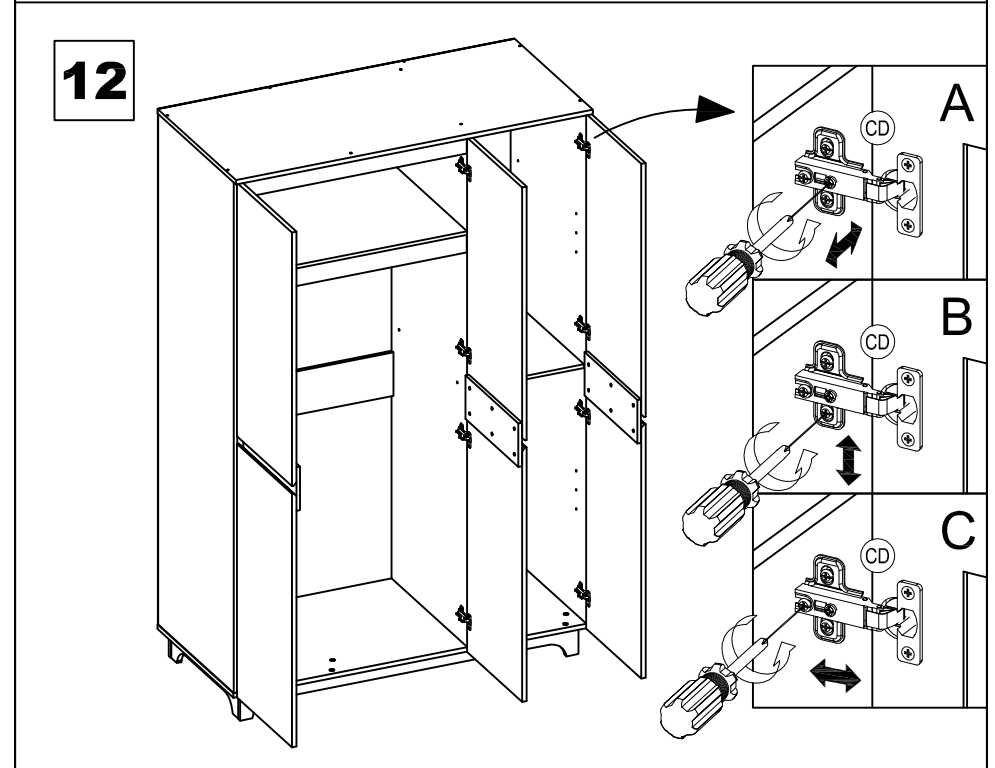

Cubic
Home & Living

Cubic ASSEMBLY INSTRUCTIONS
Home & Living

LUNA MILANO LP 3P

12

13

-	X 1								
FA	X 66	AS	X 24	AA	X 24	CD	X 12	FC	X 8
DM	X 8	FP	X 1	BE	X 36	BA	X 35	FB	X 4
				 Ø6 X 12 MM		 JP 12 X 44 MM			
BAM	X 18	AW	X 16	BM	X 100	IS	X 1	FU	X 1
 P = 16 MM				 P = 19 MM		 P = 761 MM			