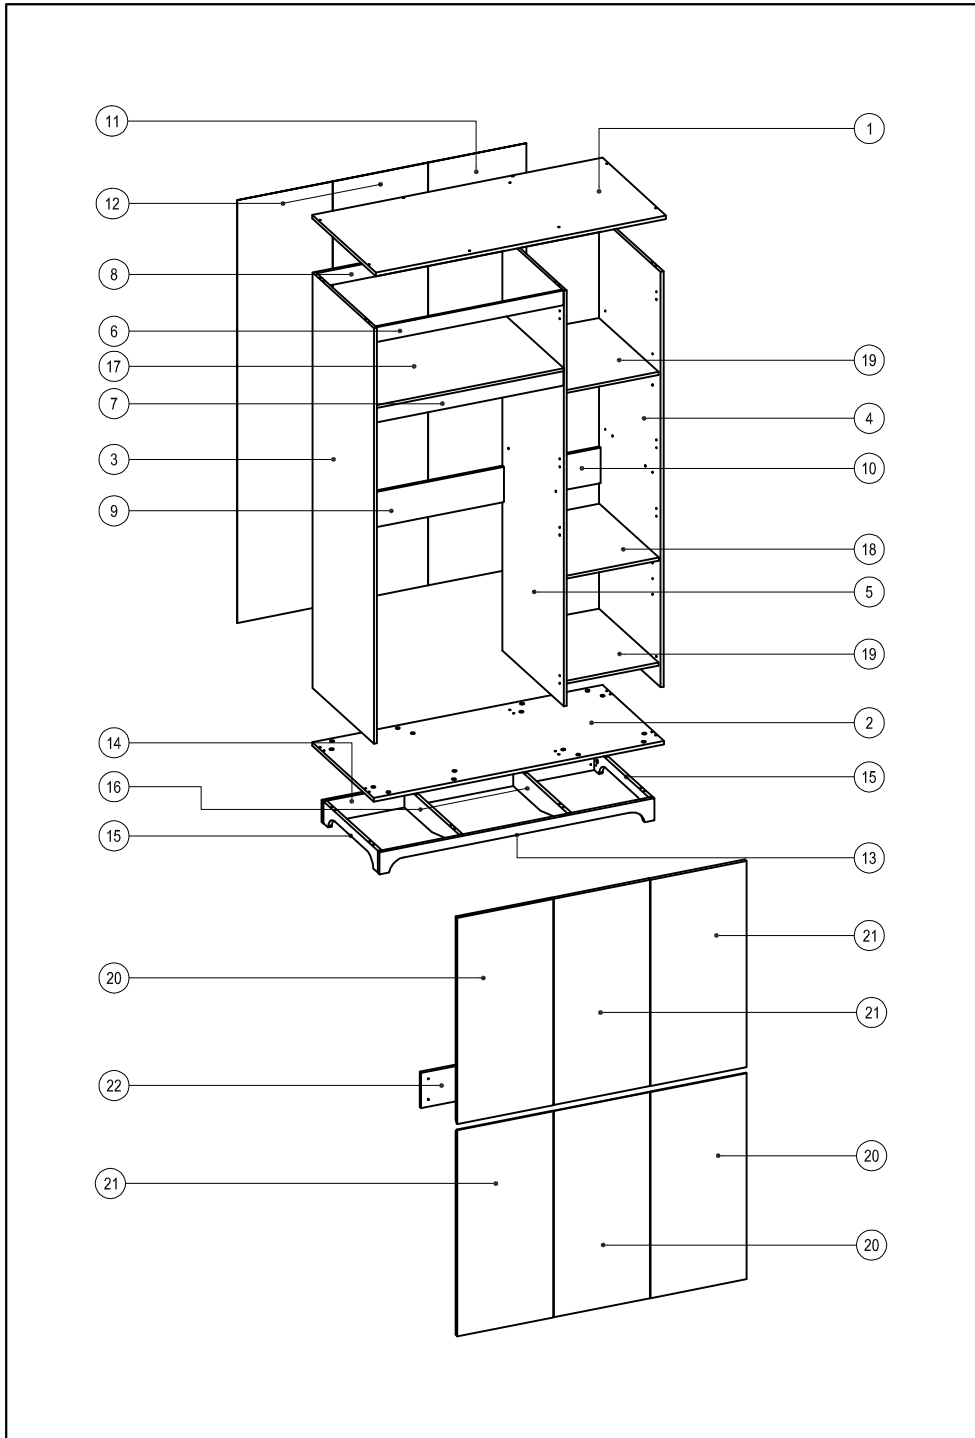

Cubic
Home & Living

Cubic ASSEMBLY INSTRUCTIONS
Home & Living

LUNA MILANO LP 3P

12

13

-	X 1								
FA	X 66	AS	X 24	AA	X 24	CD	X 12	FC	X 8
DM	X 8	FP	X 1	BE	X 36	BA	X 35	FB	X 4
				 Ø6 X 12 MM		 JP 12 X 44 MM			
BAM	X 18	AW	X 16	BM	X 100	IS	X 1	FU	X 1
 P = 16 MM				 P = 19 MM		 P = 761 MM			

9

10

2

3

4