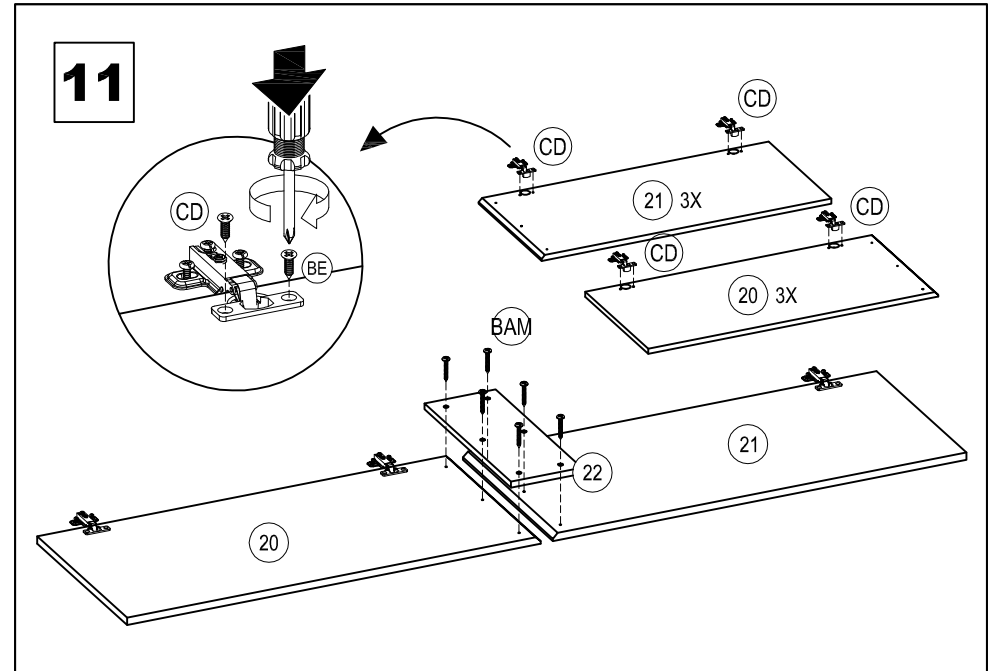

Cubic
Home & Living

Cubic ASSEMBLY INSTRUCTIONS
Home & Living

LUNA MILANO LP 3P

12

13

-	X 1								
FA	X 66	AS	X 24	AA	X 24	CD	X 12	FC	X 8
DM	X 8	FP	X 1	BE	X 36	BA	X 35	FB	X 4
				 Ø6 X 12 MM		 JP 12 X 44 MM			
BAM	X 18	AW	X 16	BM	X 100	IS	X 1	FU	X 1
 P = 16 MM				 P = 19 MM		 P = 761 MM			