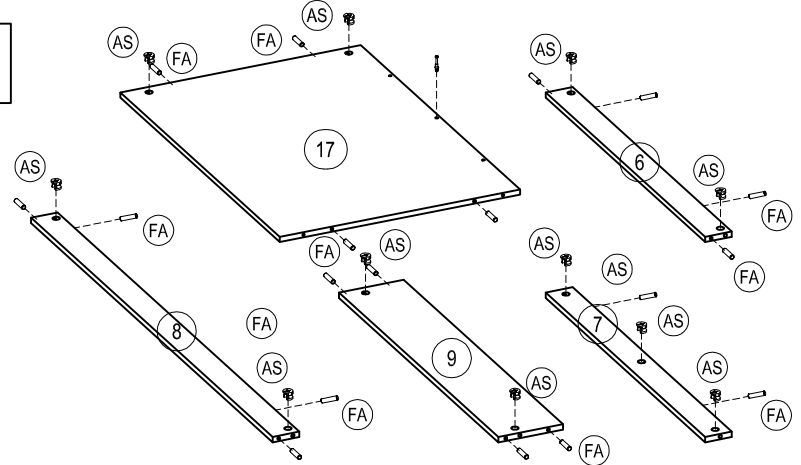

Cubic
Home & Living

Cubic ASSEMBLY INSTRUCTIONS
Home & Living

LUNA MILANO LP 3P

12

13

-	X 1								
FA	X 66	AS	X 24	AA	X 24	CD	X 12	FC	X 8
DM	X 8	FP	X 1	BE	X 36	BA	X 35	FB	X 4
				 Ø6 X 12 MM		 JP 12 X 44 MM			
BAM	X 18	AW	X 16	BM	X 100	IS	X 1	FU	X 1
 P = 16 MM				 P = 19 MM		 P = 761 MM			

9

10

2

3

4