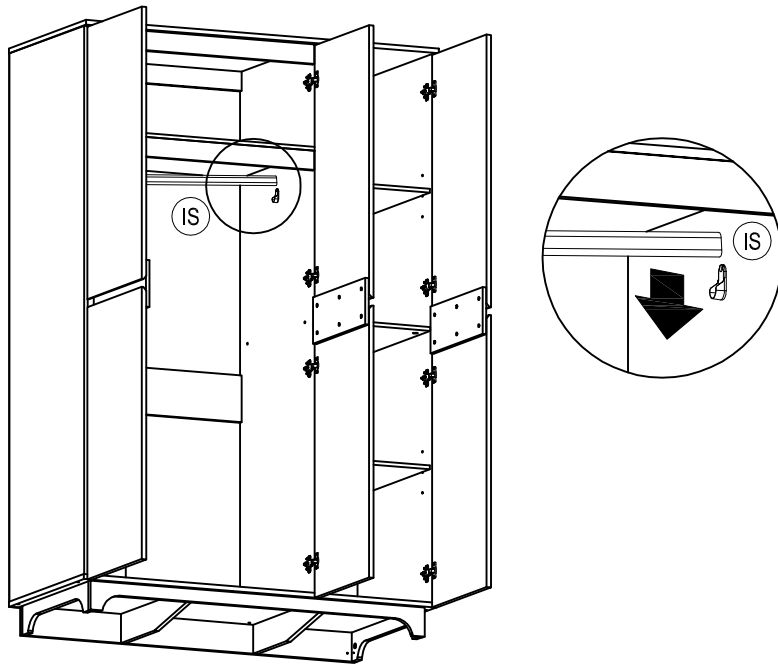

Cubic
Home & Living

Cubic ASSEMBLY INSTRUCTIONS
Home & Living

LUNA MILANO LP 3P

12

13

-	X 1								
FA	X 66	AS	X 24	AA	X 24	CD	X 12	FC	X 8
DM	X 8	FP	X 1	BE	X 36	BA	X 35	FB	X 4
				 Ø6 X 12 MM		 JP 12 X 44 MM			
BAM	X 18	AW	X 16	BM	X 100	IS	X 1	FU	X 1
 P = 16 MM				 P = 19 MM		 P = 761 MM			