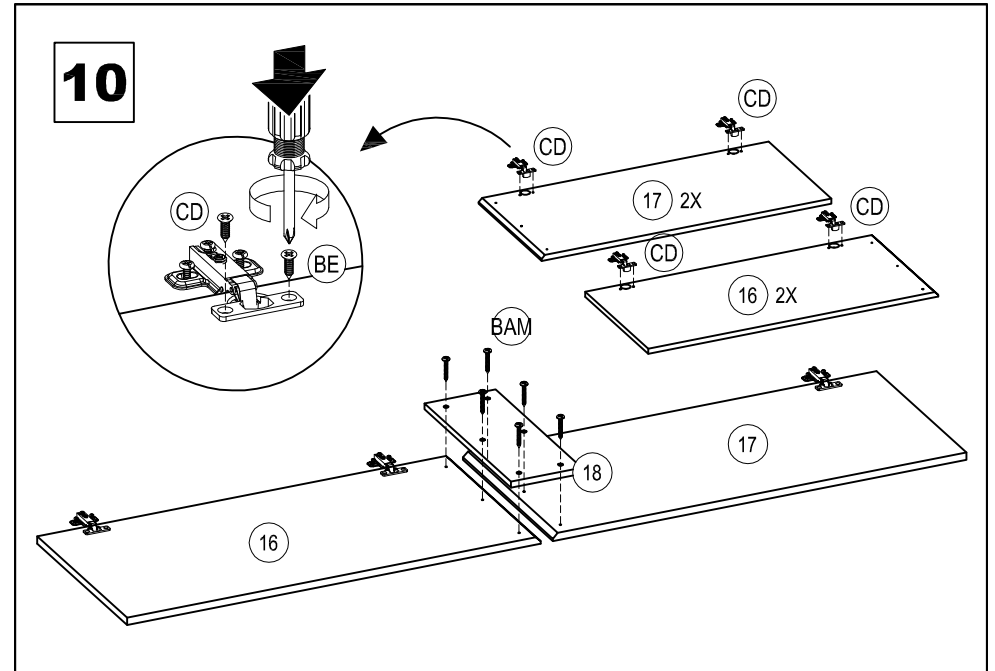

Cubic
Home & Living

Cubic ASSEMBLY INSTRUCTIONS
Home & Living

LUNA MILANO LP 2P

12

13

FA	x 52	AS	x 16	AA	x 16	CD	x 8	FC	x 8
DM	x 6	FP	x 1	BE	x 28	BA	x 28	FB	x 4
					Ø6 X 12 MM		JP 12 X 44 MM		
BAM	x 12	AW	x 10	BM	x 100	IS	x 1	-	x 1
	P = 16 MM				P = 19 MM				CUBIC LOGO