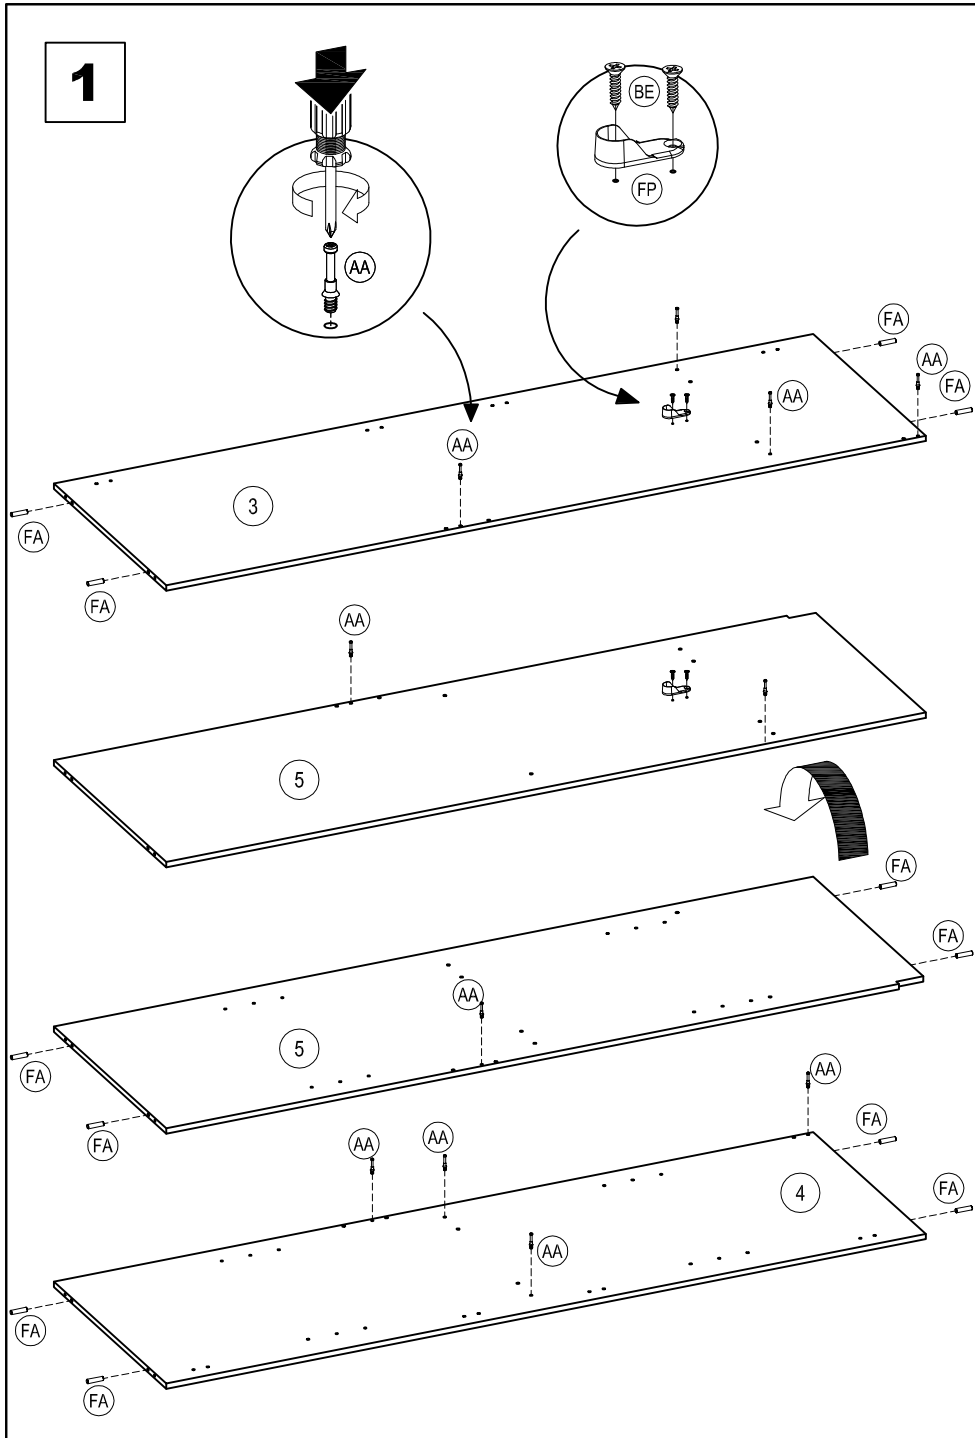

Cubic
Home & Living

Cubic ASSEMBLY INSTRUCTIONS
Home & Living

LUNA MILANO LP 2P

12

13

FA	x 52	AS	x 16	AA	x 16	CD	x 8	FC	x 8
DM	x 6	FP	x 1	BE	x 28	BA	x 28	FB	x 4
					Ø6 X 12 MM		JP 12 X 44 MM		
BAM	x 12	AW	x 10	BM	x 100	IS	x 1	-	x 1
	P = 16 MM				P = 19 MM				CUBIC LOGO

8

9

2

3