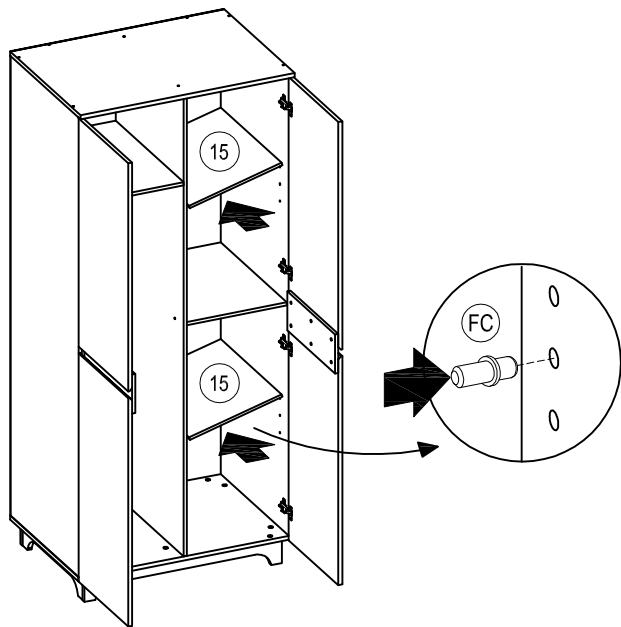

Cubic
Home & Living

Cubic ASSEMBLY INSTRUCTIONS
Home & Living

LUNA MILANO LP 2P

12

13

FA	x 52	AS	x 16	AA	x 16	CD	x 8	FC	x 8
DM	x 6	FP	x 1	BE	x 28	BA	x 28	FB	x 4
					Ø6 X 12 MM		JP 12 X 44 MM		
BAM	x 12	AW	x 10	BM	x 100	IS	x 1	-	x 1
	P = 16 MM				P = 19 MM				CUBIC LOGO