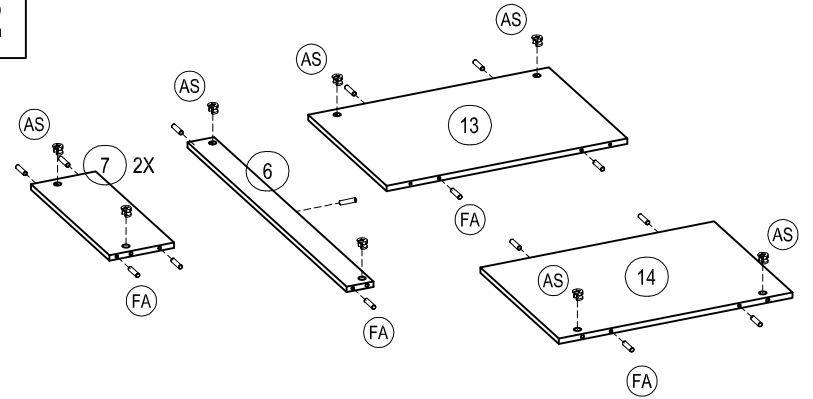

Cubic
Home & Living

Cubic ASSEMBLY INSTRUCTIONS
Home & Living

LUNA MILANO LP 2P

12

13

FA	x 52	AS	x 16	AA	x 16	CD	x 8	FC	x 8
DM	x 6	FP	x 1	BE	x 28	BA	x 28	FB	x 4
					Ø6 X 12 MM		JP 12 X 44 MM		
BAM	x 12	AW	x 10	BM	x 100	IS	x 1	-	x 1
	P = 16 MM				P = 19 MM				CUBIC LOGO

8

9

2

3