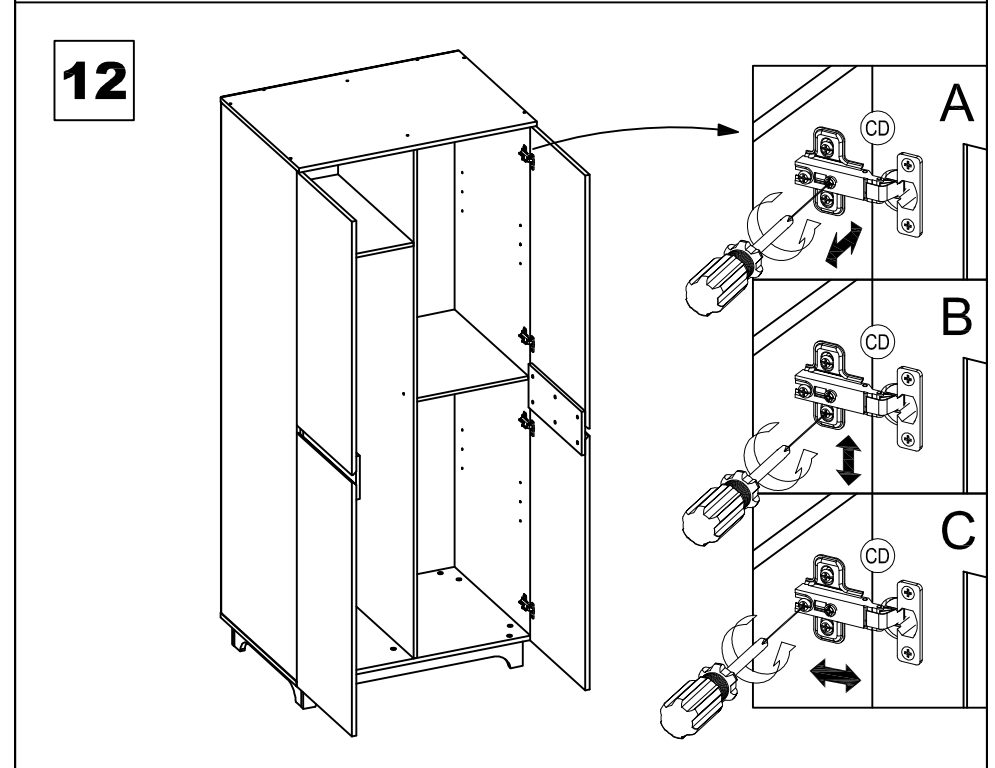

Cubic
Home & Living

Cubic ASSEMBLY INSTRUCTIONS
Home & Living

LUNA MILANO LP 2P

12

13

FA	x 52	AS	x 16	AA	x 16	CD	x 8	FC	x 8
DM	x 6	FP	x 1	BE	x 28	BA	x 28	FB	x 4
					Ø6 X 12 MM		JP 12 X 44 MM		
BAM	x 12	AW	x 10	BM	x 100	IS	x 1	-	x 1
	P = 16 MM				P = 19 MM				CUBIC LOGO