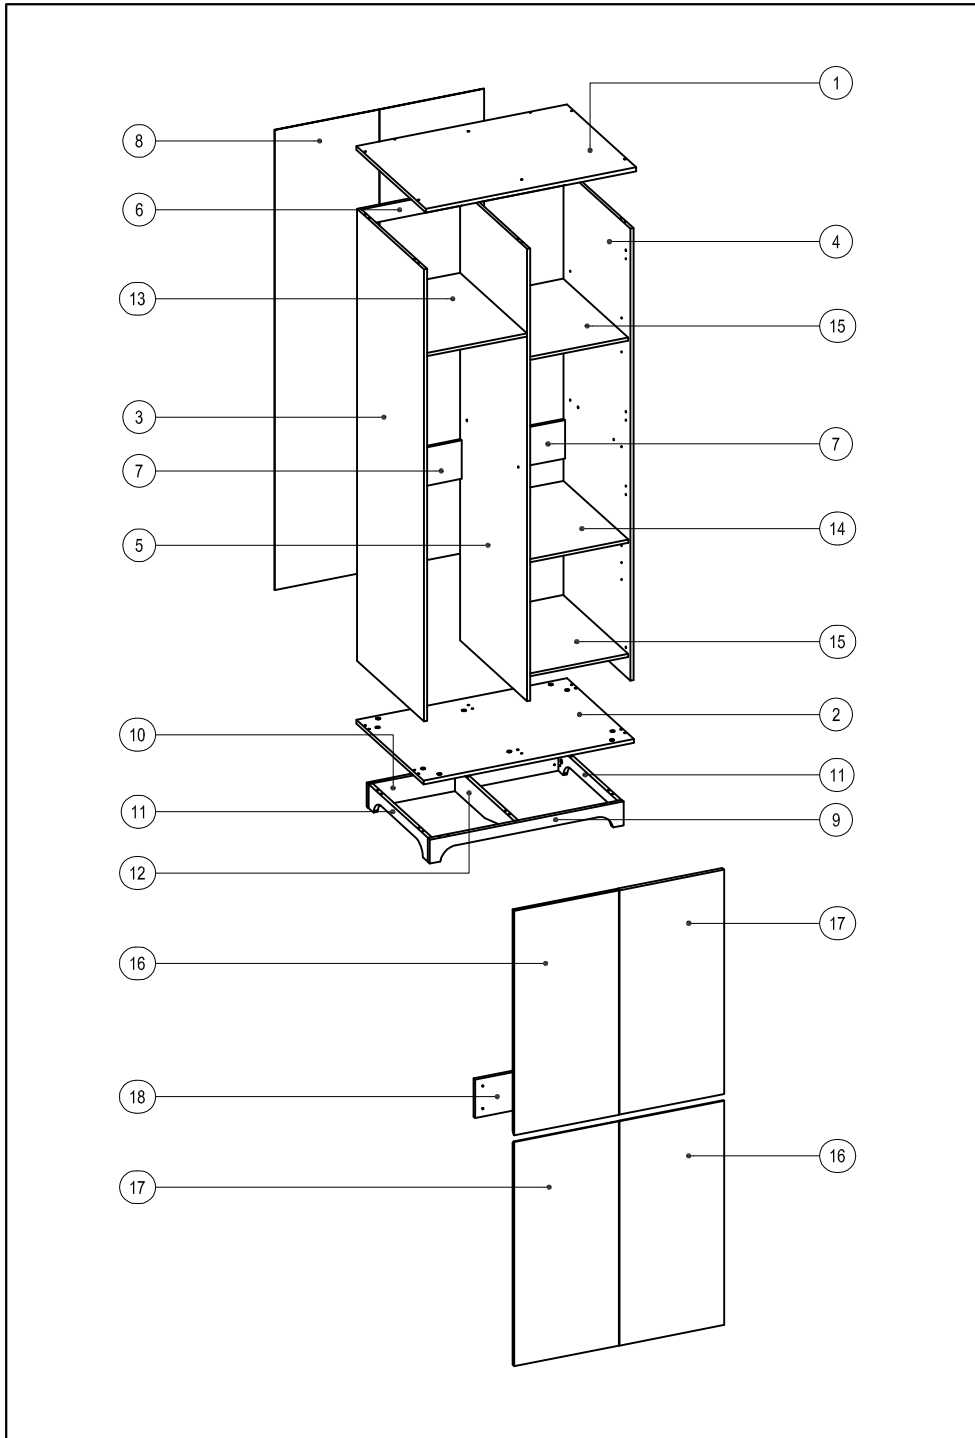

Cubic
Home & Living

Cubic ASSEMBLY INSTRUCTIONS
Home & Living

LUNA MILANO LP 2P

12

13

FA	x 52	AS	x 16	AA	x 16	CD	x 8	FC	x 8
DM	x 6	FP	x 1	BE	x 28	BA	x 28	FB	x 4
					Ø6 X 12 MM		JP 12 X 44 MM		
BAM	x 12	AW	x 10	BM	x 100	IS	x 1	-	x 1
	P = 16 MM				P = 19 MM				CUBIC LOGO

8

9

2

3