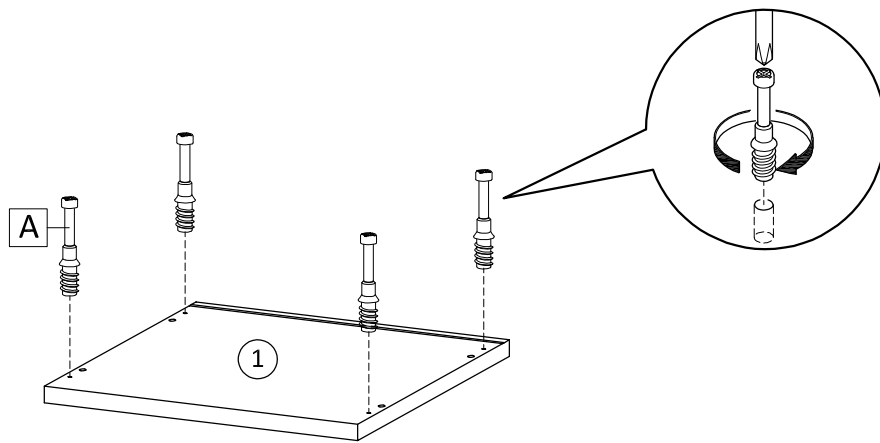

Hardware

 **SET-UP TIME : 30 MINUTES**

 **NUMBER OF PERSONS : 01**

 **TOOLS :** 

1

2

3

4