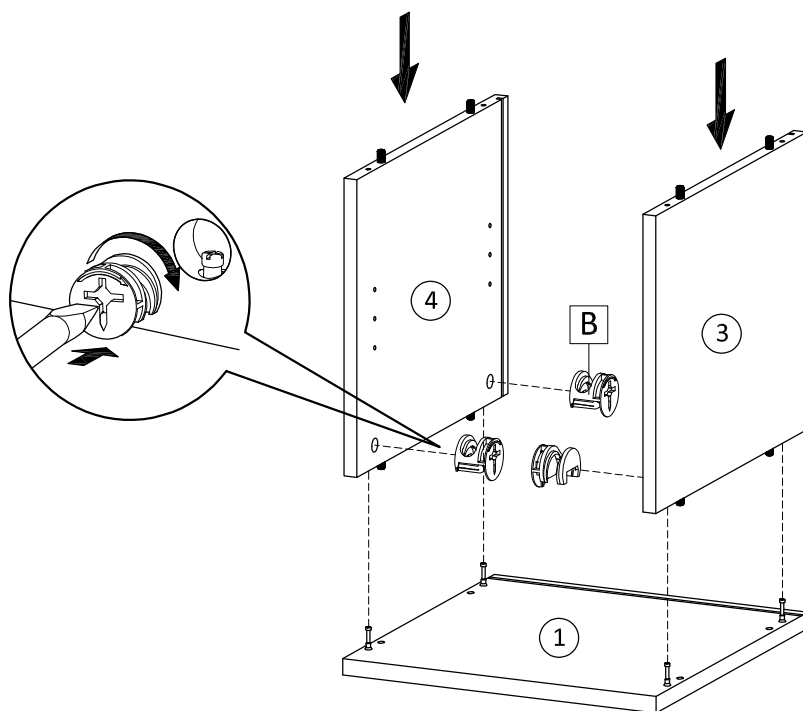

Hardware

 **SET-UP TIME : 30 MINUTES**

 **NUMBER OF PERSONS : 01**

 **TOOLS :** 

1

2

3

4