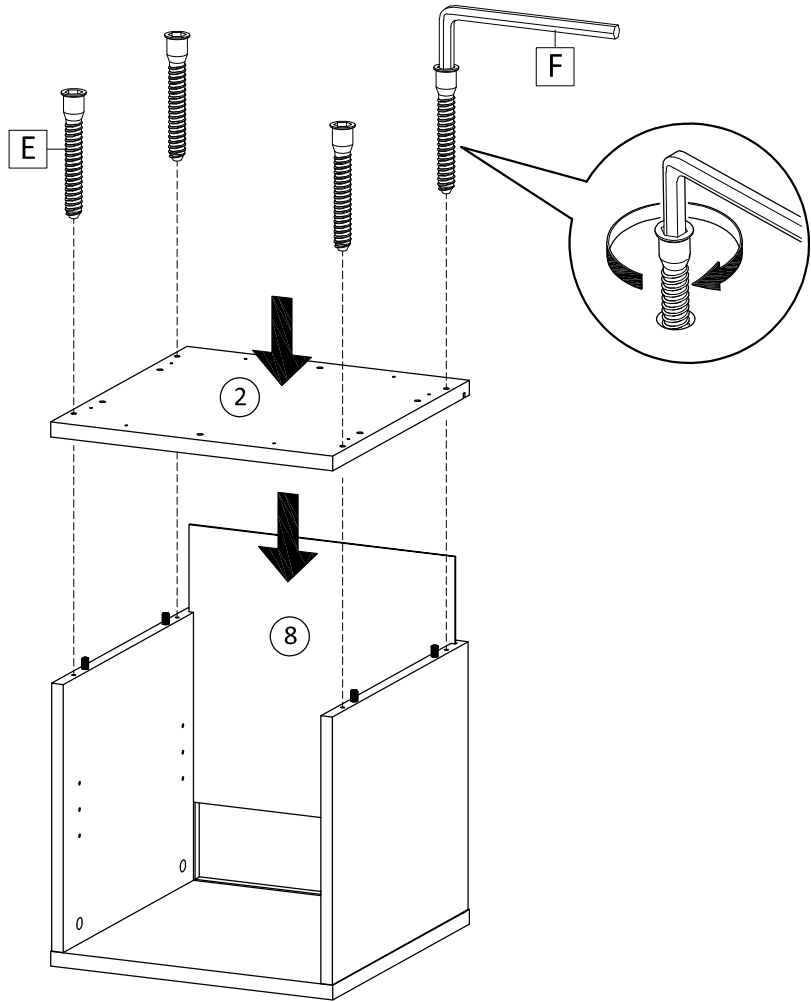

Hardware

 **SET-UP TIME : 30 MINUTES**

 **NUMBER OF PERSONS : 01**

 **TOOLS :** 

1

2

3

4