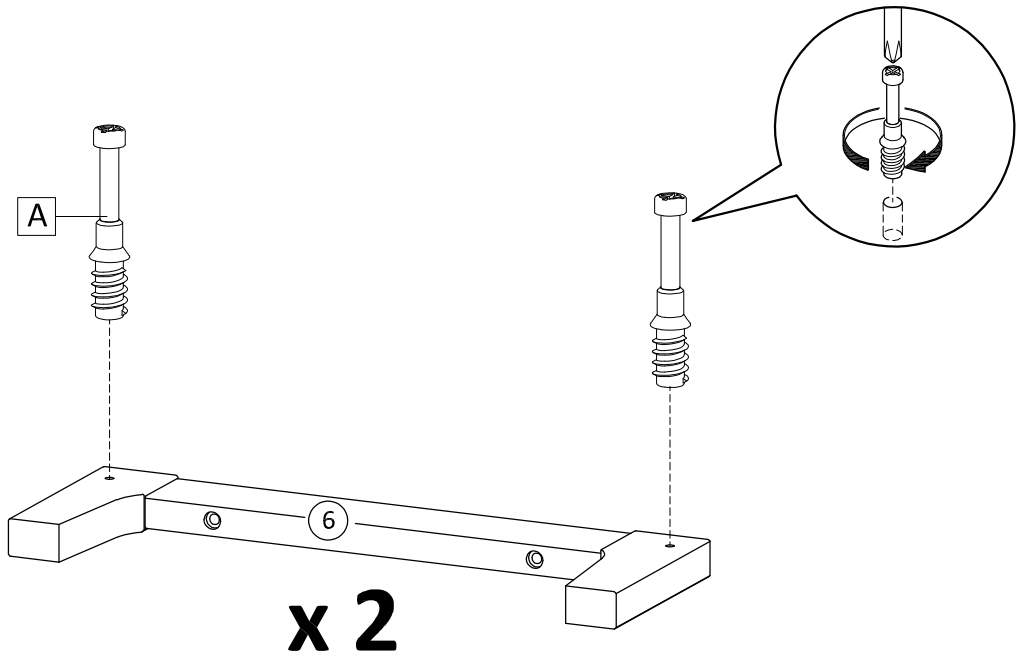

Hardware

 **SET-UP TIME : 30 MINUTES**

 **NUMBER OF PERSONS : 01**

 **TOOLS :** 

1

2

3

4