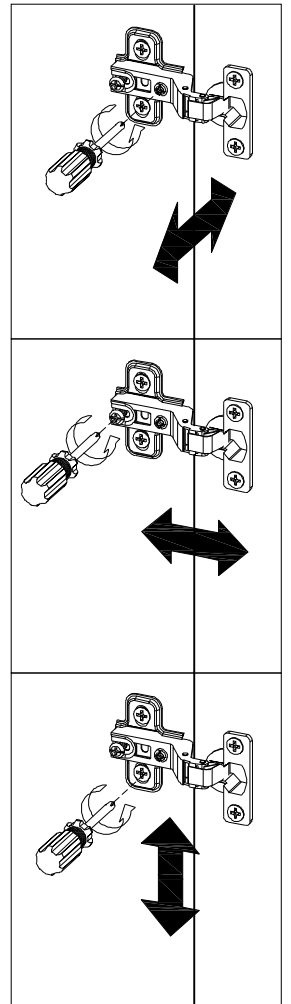

**60
MNT**

VISO BC60

A x6	B x6	C x6	D x8	E x12	F x6	G x4
						
H x8	J x2	K x4	L x8	M x14	N x8	P x4
 Ø4 X 14 mm				 M6 X 25 mm	 M6 X 20 mm	 M6 X 15 mm
Q x2	R x2	S x8	T x8	U x1	V x2	W x1
 Ø3 X 13 mm			 Ø 3.5 x 19 mm		 Ø3.5 X 19 mm	 L4

1

2

3

4

5

6

7

D x 8	N x 8	P x 4	W x 1
	 M6 X 20 mm	 M6 X 15 mm	 L4

8

M x 14
 M6 X 25 mm

9

L x 8

10

11

12

**ATTENTION**

- * Wall mounting screw is not provided. please source the right fitting according to the wall type.
- * Factory is not responsible for wrong installation or wrong wall fitting usage.