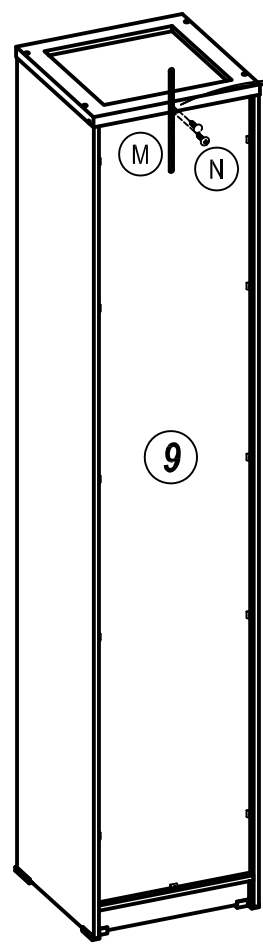

45
MNT

YKABC 40

1

2

2X

3

2X

4

2X

5

6

7

8

9

10

11

G	x 12	H	x 12
			
		Ø3.5 X 19 mm	

12

M	x 1	N	x 2
			
		Ø3.5 X 19 mm	

13

14

ATTENTION

* Wall mounting screw is not provided. please source the right fitting according to the wall type.

* Factory is not responsible for wrong installation or wrong wall fitting usage.