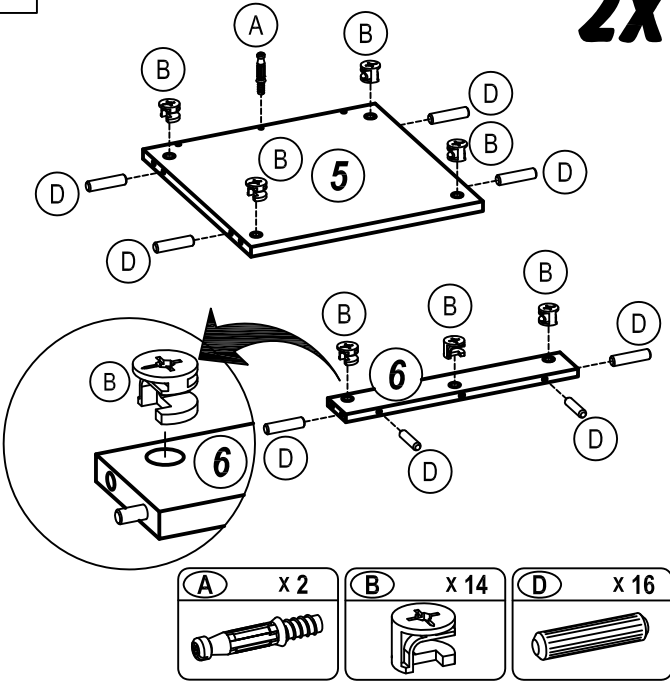

45
MNT

YKABC 40

1

2

2X

3

2X

4

2X

5

6

7

8

9

10

11

G	x 12	H	x 12
			
		Ø3.5 X 19 mm	

12

M	x 1	N	x 2
			
		Ø3.5 X 19 mm	

13

14

ATTENTION

* Wall mounting screw is not provided. please source the right fitting according to the wall type.

* Factory is not responsible for wrong installation or wrong wall fitting usage.