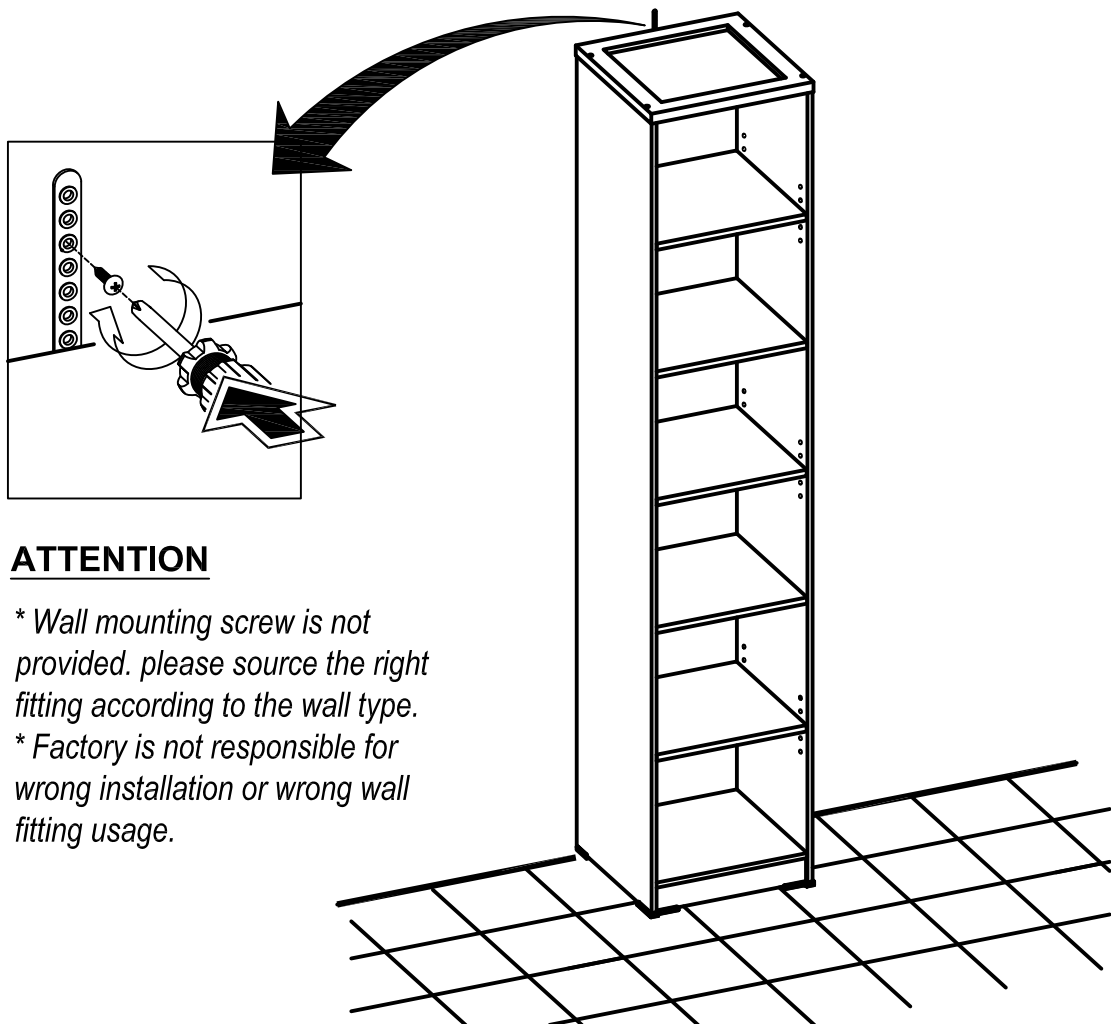

G	x 12	H	x 12
			
		Ø3.5 X 19 mm	

12

M	x 1	N	x 2
			
		Ø3.5 X 19 mm	

13

14

ATTENTION

* Wall mounting screw is not provided. please source the right fitting according to the wall type.

* Factory is not responsible for wrong installation or wrong wall fitting usage.