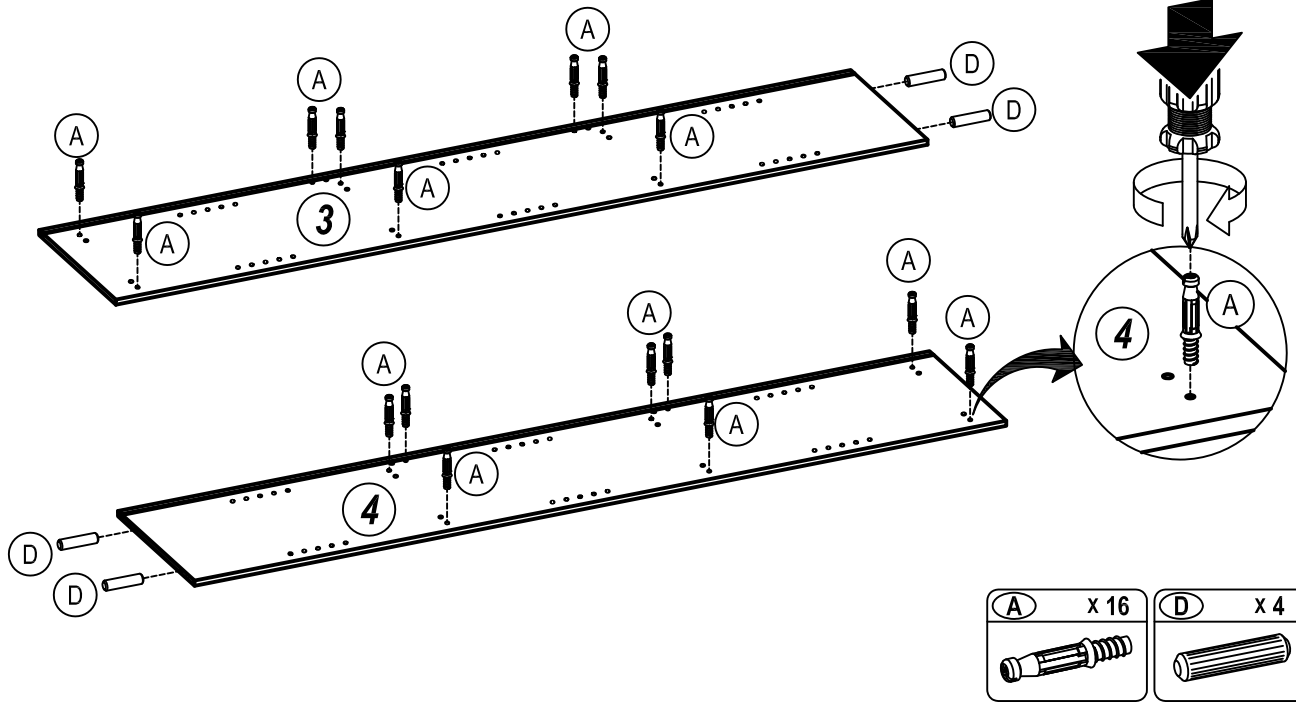

45
MNT

YKABC 40

1

2

2X

3

2X

4

2X

5

6

7

8

9

10

11

G	x 12	H	x 12
			
		Ø3.5 X 19 mm	

12

M	x 1	N	x 2
			
		Ø3.5 X 19 mm	

13

14

ATTENTION

* Wall mounting screw is not provided. please source the right fitting according to the wall type.

* Factory is not responsible for wrong installation or wrong wall fitting usage.