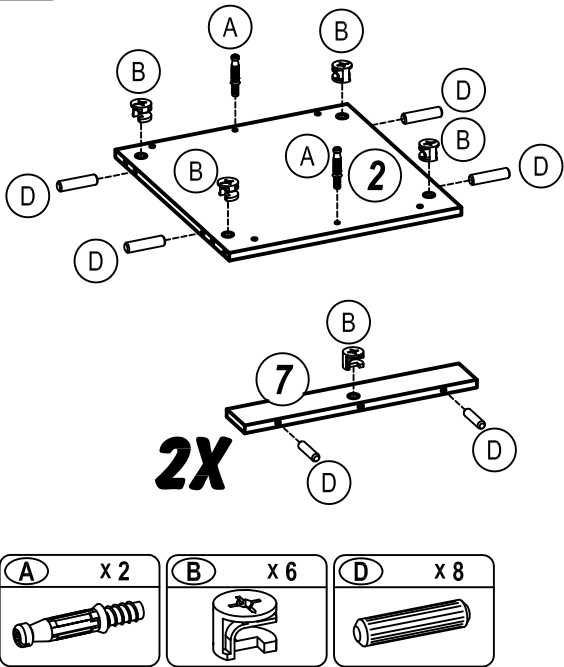

45
MNT

YKABC 40

1

2

2X

3

2X

4

2X

5

6

7

8

9

10

11

G	x 12	H	x 12
			
		Ø3.5 X 19 mm	

12

M	x 1	N	x 2
			
		Ø3.5 X 19 mm	

13

14

ATTENTION

* Wall mounting screw is not provided. please source the right fitting according to the wall type.

* Factory is not responsible for wrong installation or wrong wall fitting usage.