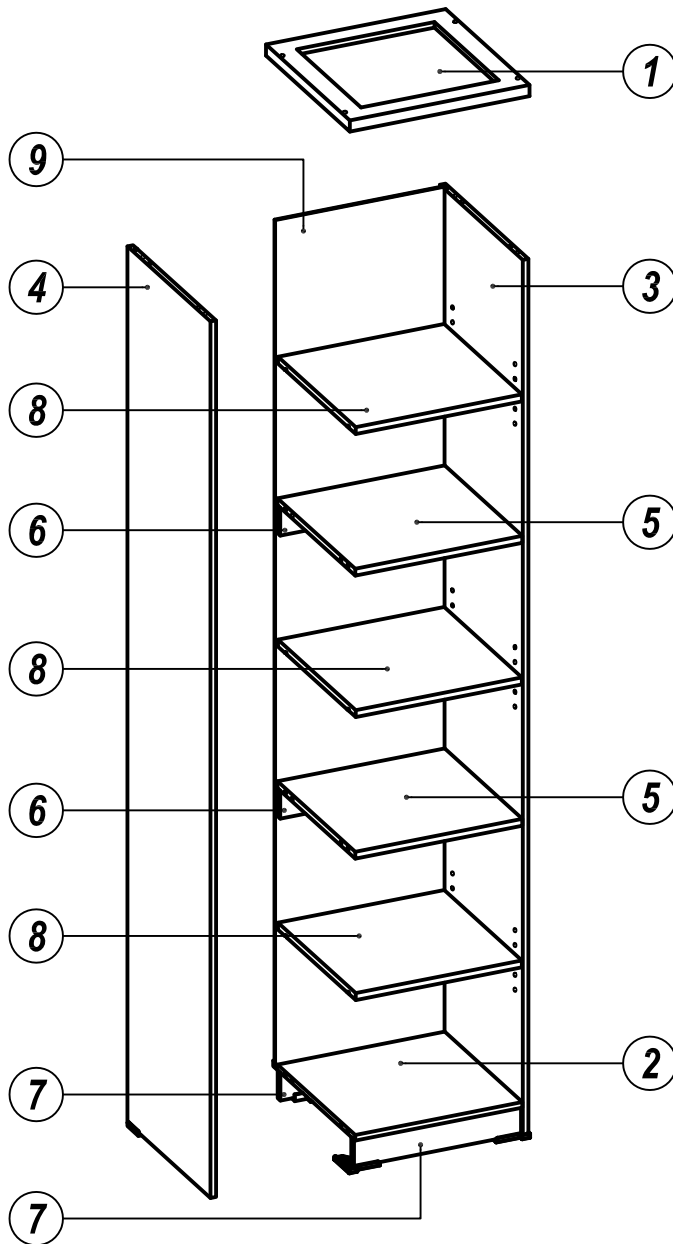

45
MNT

YKABC 40

1

2

2X

3

2X

4

2X

5

6

7

8

9

10

11

G	x 12	H	x 12
			
		Ø3.5 X 19 mm	

12

M	x 1	N	x 2
			
		Ø3.5 X 19 mm	

13

14

ATTENTION

* Wall mounting screw is not provided. please source the right fitting according to the wall type.

* Factory is not responsible for wrong installation or wrong wall fitting usage.