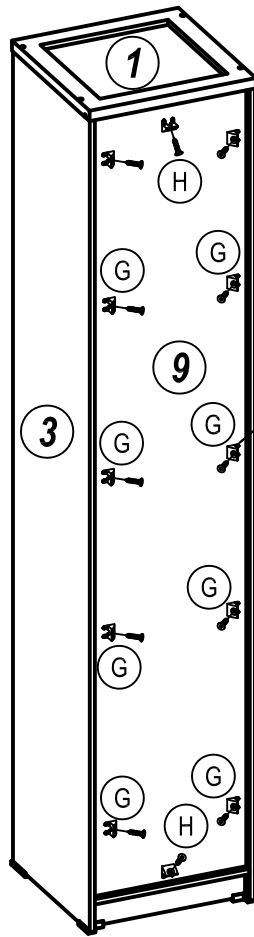

45
MNT

YKABC 40

1

2

2X

3

2X

4

2X

5

6

7

8

9

10

11

G	x 12	H	x 12
			
		Ø3.5 X 19 mm	

12

M	x 1	N	x 2
			
		Ø3.5 X 19 mm	

13

14

ATTENTION

* Wall mounting screw is not provided. please source the right fitting according to the wall type.

* Factory is not responsible for wrong installation or wrong wall fitting usage.