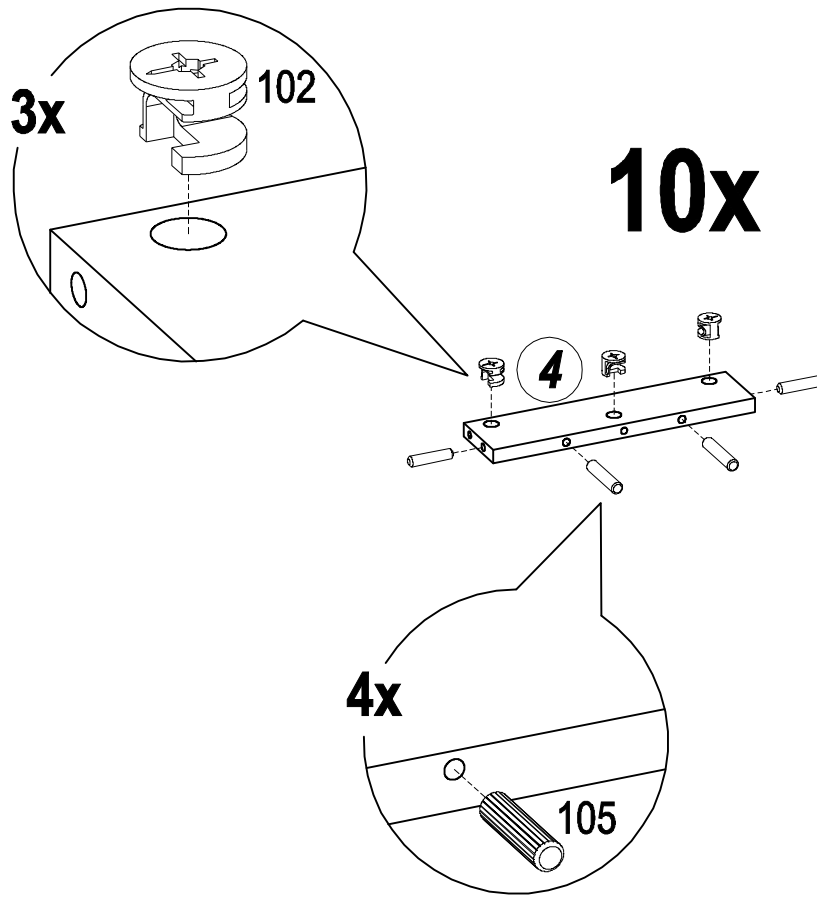

# MARSDEN

Item Type : MULTI FUNCTION RACK

Item Code : MRDSU 4 x 1

Dimension : 793 x 325 x 1380 mm

45 MIN

**50x**

**50x**

**50x**

**60x**

**4x**

**2x**

**1**

**2**

**3**

**4**

**5**

6

7

8

**ATTENTION**

*\* Wall mounting screw is not provided. please source the right fitting according to the wall type.*

*\* Factory is not responsible for wrong installation or wrong wall fitting usage.*