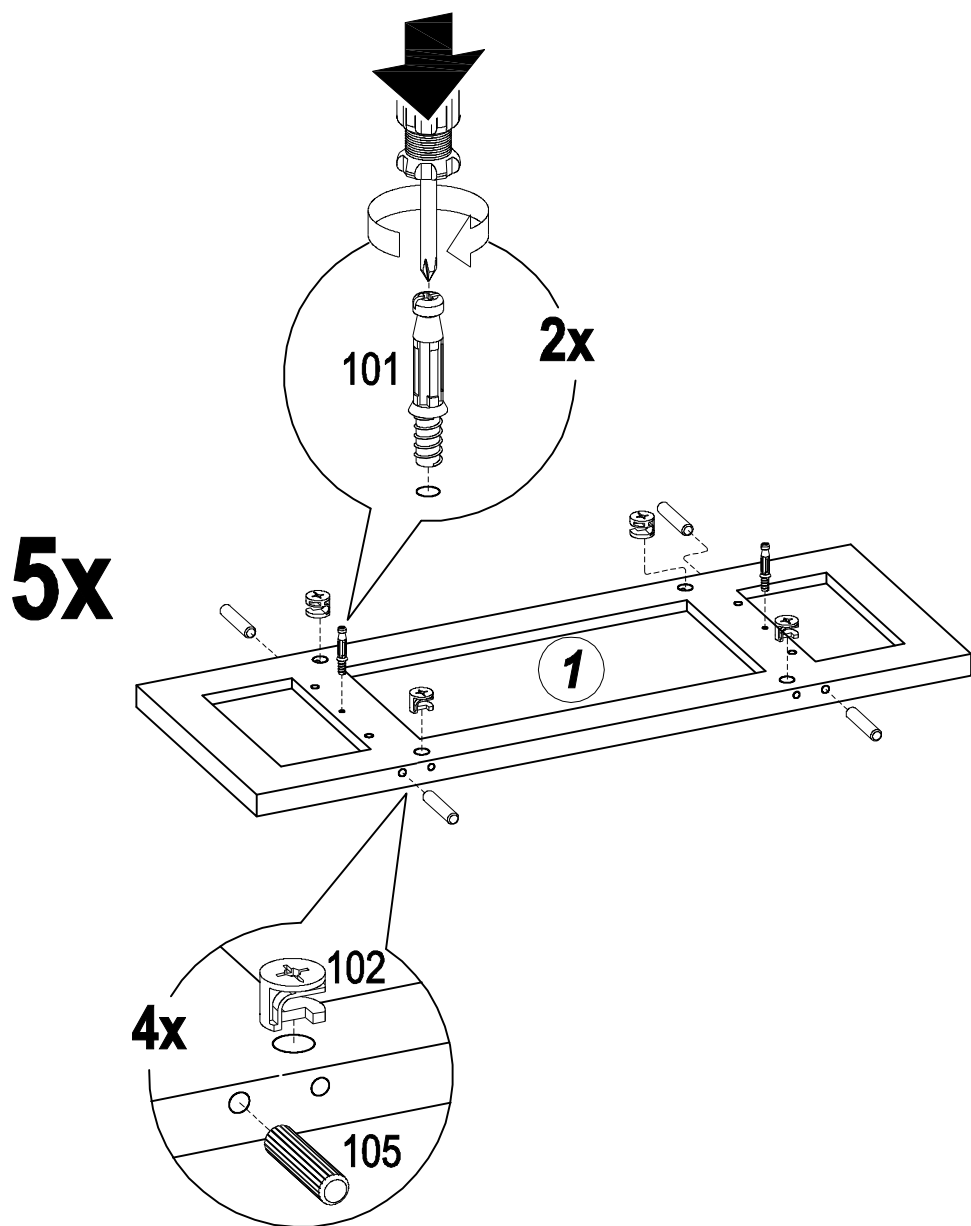

# MARSDEN

Item Type : MULTI FUNCTION RACK

Item Code : MRDSU 4 x 1

Dimension : 793 x 325 x 1380 mm

45 MIN

**50x**

**50x**

**50x**

**60x**

**4x**

**2x**

**1**

**2**

**3**

**4**

**5**

6

7

8

**ATTENTION**

*\* Wall mounting screw is not provided. please source the right fitting according to the wall type.*

*\* Factory is not responsible for wrong installation or wrong wall fitting usage.*